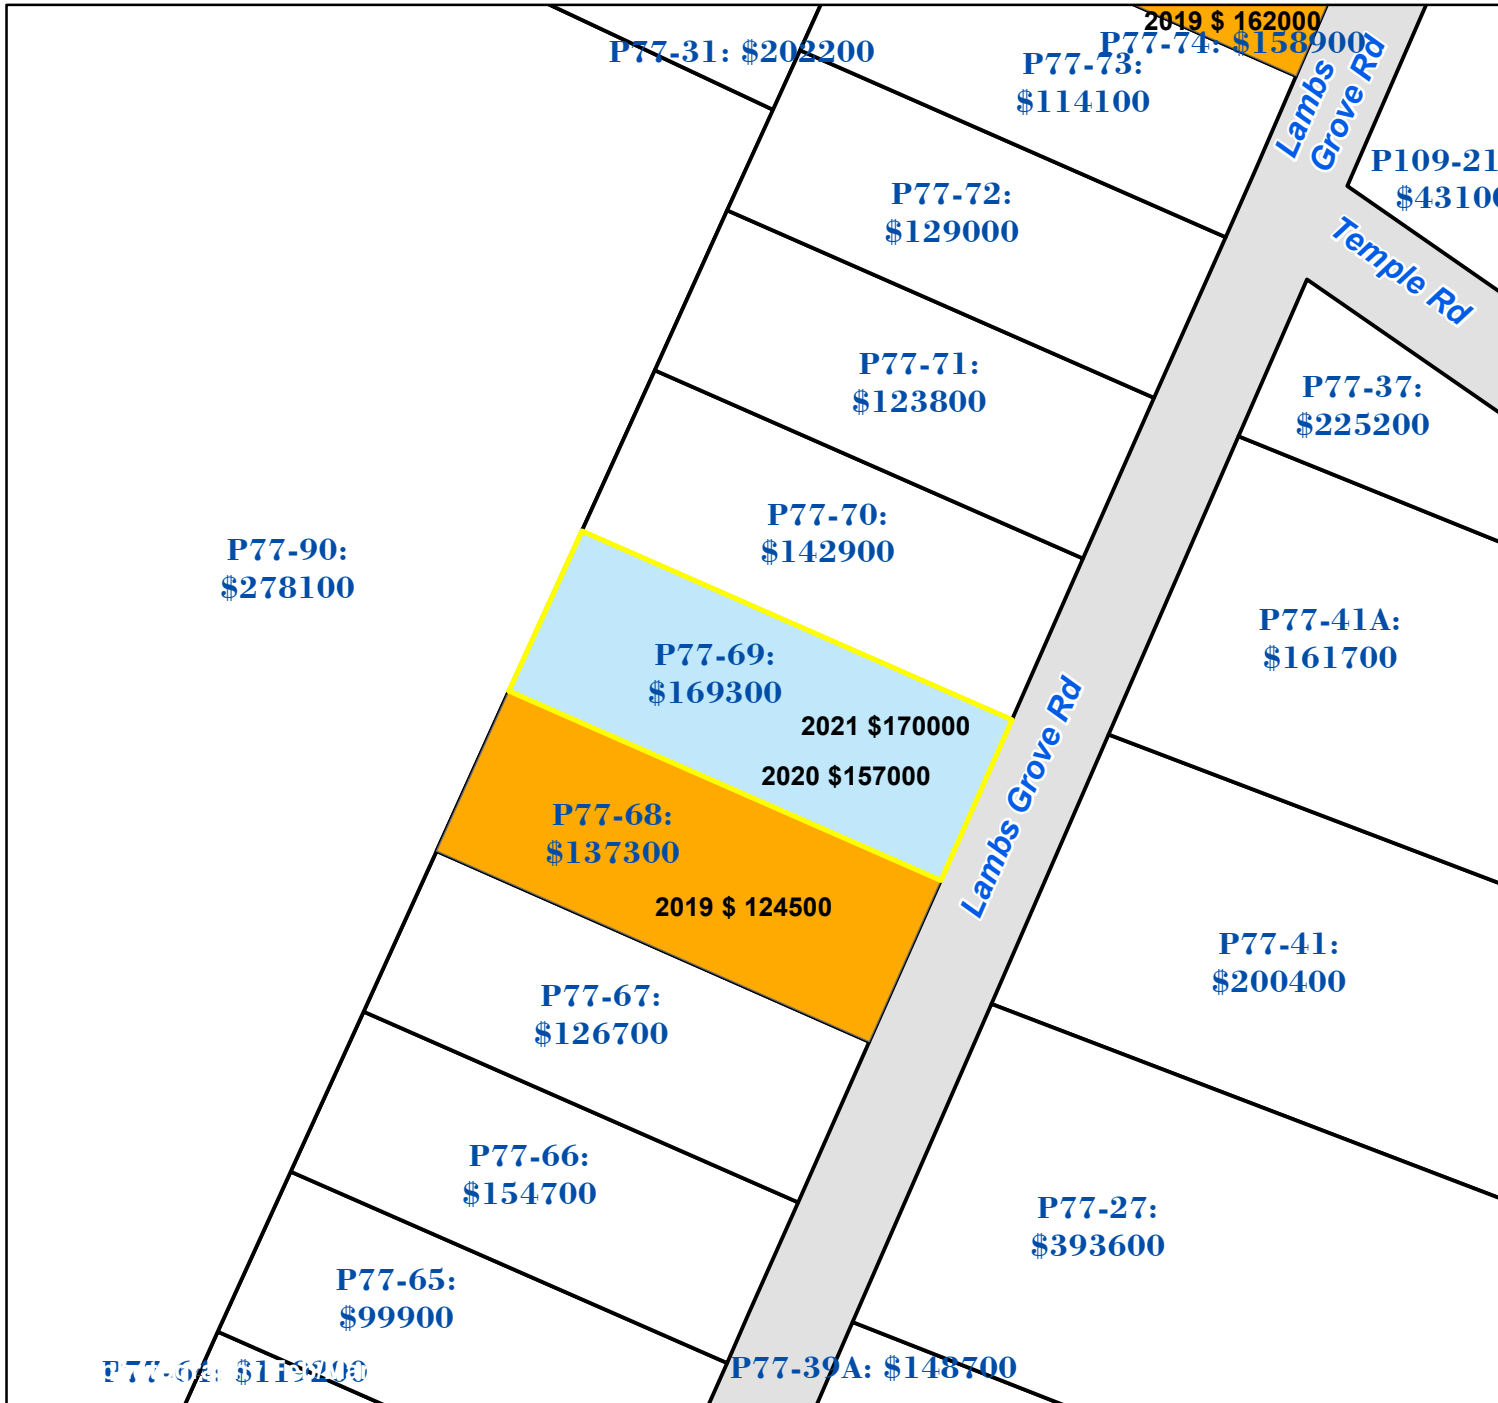

Pasquotank County, NC

Parcel ID: 7958 788148

Map: P77-69

LOT: 0

01419 LAMBS GROVE RD
JONES, COLE

1419 LAMBS GROVE RD
ELIZABETH CITY NC 27909

Deed Book: 1400
Deed Page: 878
Date: 20210316

Land Value: 30700
Ag Value: 0
Bldg Value: 138600
Total Value: 169300

Taxed Acres: 0.669

Legend

- Sales in 2022
- Sales in 2021
- Sales in 2020
- Sales in 2019
- Sales in 2018

PASQUOTANK COUNTY NC

Date: 2/28/2023

Property Ownership/
Lines as of January 1, 2023

NOT A SURVEY

This map was created from historic maps, recorded deeds and surveys.
It CAN NOT be used to convey land, settle land disputes or build fences.